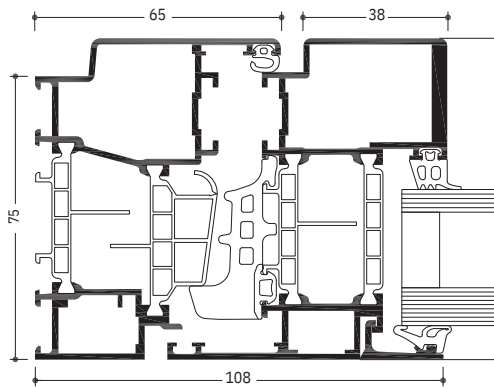

» WICLINE 65 evo / 75 evo Outward opening, top-hung sash / side-hung sash

A sash opening towards the outside offers advantages like effective ventilation, the choice between manual and motorised operation, and avoids a disturbing sash towards the inside. With large sash dimensions available and optimised functionality WICLINE evo offers an interesting alternative opening type for architecture.

System test results / CE product pass in accordance with EN 14351-1:2006+A2:2016

Air permeability: Class 4	
Water tightness: E1200	
Resistance to wind load: Class C5 / B5	
Operating forces: Class 1	
Load bearing capacity of Fulfilled safety devices:	
Mechanical strength: Class 4	
Repeated opening / closing: Class 2 (10 000 cycles)	
Impact resistance: Class 3	
Quality assurance: Certified according to ISO 9001:2008	
Environmental management: Certified according to ISO 14001