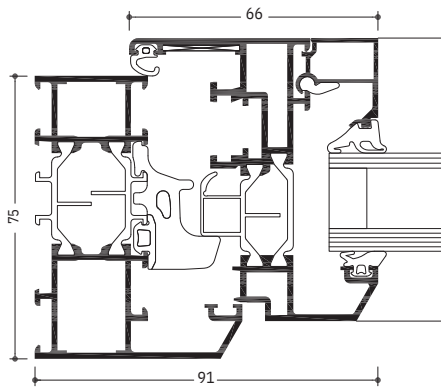

Bevelled profile contours and overlapping sashes are characteristic of the aluminium window series WICLINE evo in a classic design. This design underlines a style which is often requested for residential architecture. Ideal for new building and for renovations alike.